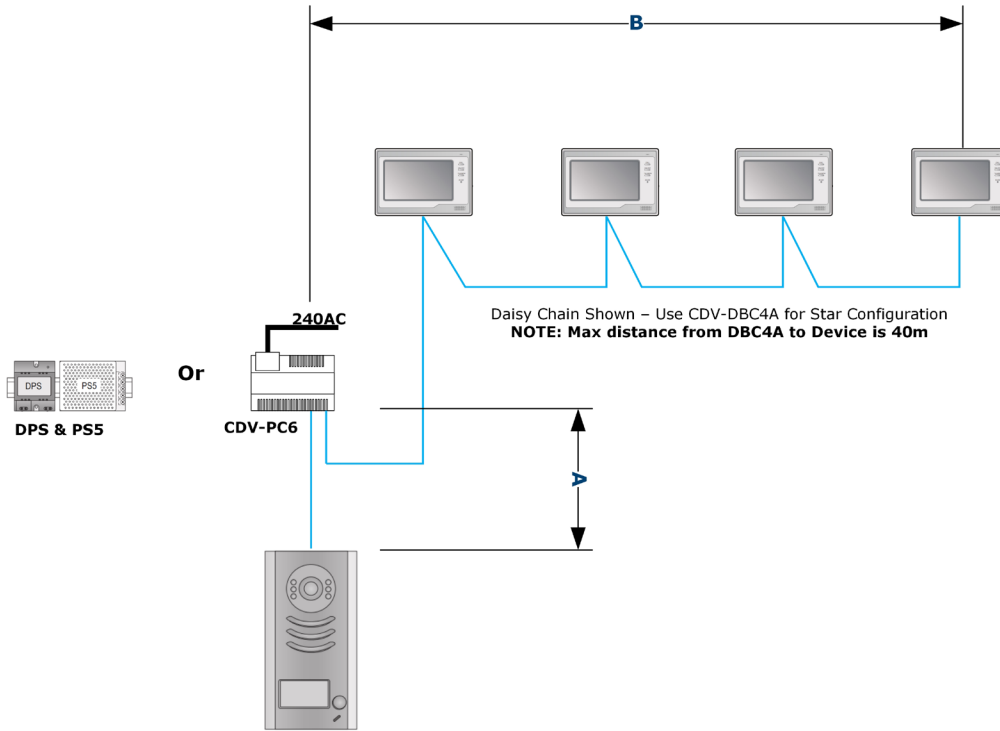

## 1&2 way

Cable Type	A Max	B Max <2 Internal Monitors	B Max <8* Internal monitors
Belden 9740 - 1 Twisted Pair 0.79mm <sup>2</sup> 	60m	100	40m
Belden 8471 - 1 Twisted Pair 1.34mm <sup>2</sup> 	80m	120m	60m
CAT5e - 4 Twisted Pairs 0.2mm <sup>2</sup> <b>IMPORTANT: ALL STRIPES AND ALL SOLIDS USED FOR EACH BUS-LINE</b> 	40m	80m	N/A