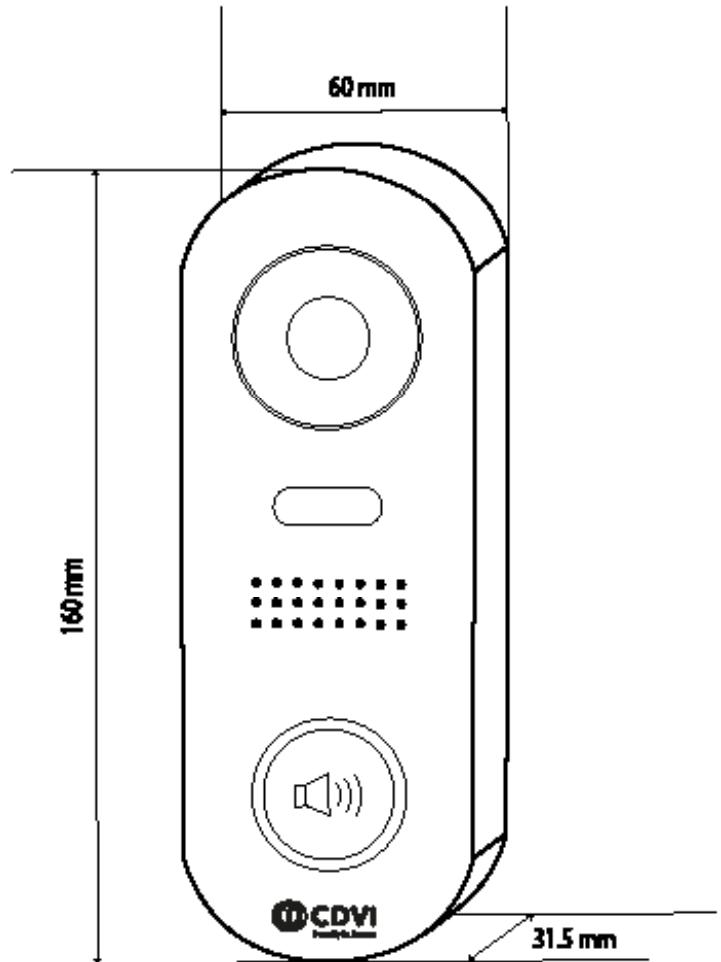

Key features

- Monitor available in black or white
- Slimline design door station
- 2-wire connection
- Expandable (*contact CDVI technical support for more information*)
- WIFI connection and mobile app

Kit includes

CDV47DX: 7" colour wifi connectable monitor with touch screen

CDV91S: 1-way door station, 1 button

CDV-PC6: Power/Bus combiner

(see respective datasheets for more information)

Download the App today!